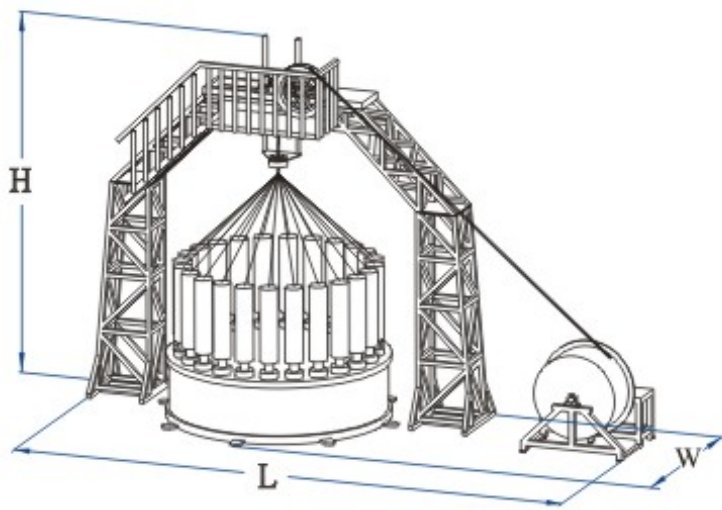

*Just Braid!
We back you UP!*

Rope Braiding Machines RF-448 Series

■ RF-12-1(448)

Just Braid!
We back you UP!

Rope Braiding Machines RF-448 Series

RF-24-1(448) / RF-32-1(448)

RF-12-1(448) / RF-16-1(448)

Model	RF 12-1(448)	RF-16-1(448)	RF-24-1(448)	RF-32-1(448)
No. of carriers	12	16	24	32
Pitch size in mm	448	448	448	448
Carrier type	F	F	F	F
Bobbin size in mm	Φ250x640	Φ250x640	Φ250x640	Φ250x640
Bobbin volume in ccm	29606	29606	29606	29606
Motor power in kw	2.2kw	3kw	4kw	2x3kw
Speed (horn gear rpm)	42	42	42	42
Central tube in mm	Φ120	Φ150	-	-
Length in mm (L)	2600	2900	7500	8600
Width in mm (B)	1850	1900	2700	3000
Height in mm (H)	3200	3500	4500	5200
Weight in kgs	2750	3200	7200	11200
Take-off disc in mm	Φ600	Φ600	Φ1200	Φ1200
Options				
onto hasp, size in mm	Φ1000x850	Φ1000x850	Φ1500x1000	Φ1500x1000