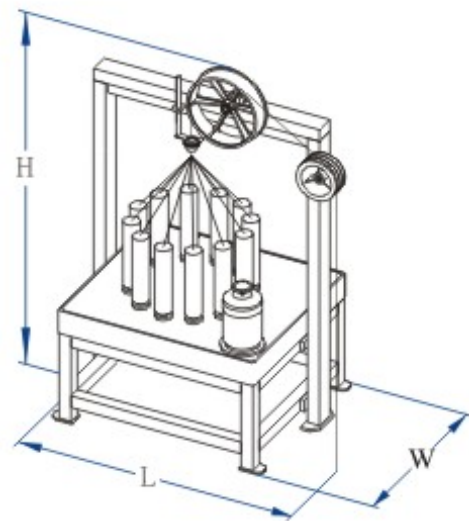

*Just Braid!
We back you UP!*

Rope Braiding Machines RF-448 Series

■ RF-12-1(448)

Just Braid!
We back you UP!

Rope Braiding Machines RF-448 Series

RF-24-1(448) / RF-32-1(448)

RF-12-1(448) / RF-16-1(448)

Model	RF 12-1(448)	RF-16-1(448)	RF-24-1(448)	RF-32-1(448)
No. of carriers	12	16	24	32
Pitch size in mm	448	448	448	448
Carrier type	F	F	F	F
Bobbin size in mm	Φ250x640	Φ250x640	Φ250x640	Φ250x640
Bobbin volume in ccm	29606	29606	29606	29606
Motor power in kw	2.2kw	3kw	4kw	2x3kw
Speed (horn gear rpm)	42	42	42	42
Central tube in mm	Φ120	Φ150	-	-
Length in mm (L)	2600	2900	7500	8600
Width in mm (B)	1850	1900	2700	3000
Height in mm (H)	3200	3500	4500	5200
Weight in kgs	2750	3200	7200	11200
Take-off disc in mm	Φ600	Φ600	Φ1200	Φ1200
Options				
onto hasp, size in mm	Φ1000x850	Φ1000x850	Φ1500x1000	Φ1500x1000