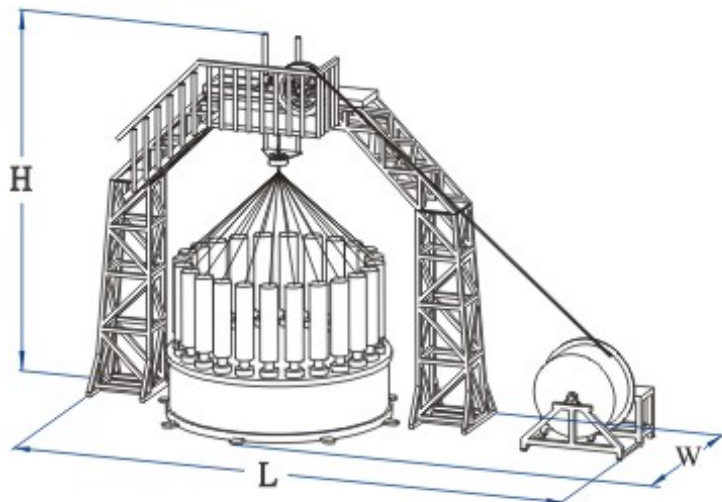

*Just Braid!
We back you UP!*

Rope Braiding Machines RE-336 Series

■ RE-12-1(336)

Just Braid!
We back you UP!

Rope Braiding Machines RE-336 Series

■ RE-32-1(336)

■ RE-8-1(392)~RE-24-1(336)

Model	RE-8-1(392)	RE-12-1(336)	RE-16-1(336)	RE-24-1(336)	RE-32-1(336)
No. of carriers	8	12	16	24	32
Pitch size in mm	392	336	336	336	336
Carrier type	E	E	E	E	E
Bobbin size in mm	Φ190x500	Φ190x500	Φ190x500	Φ190x500	Φ190x500
Bobbin volume in ccm	3890	3890	3890	3890	3890
Motor power in kw	1.5kw	2.25kw	2.25kw	3.75kw	4.5kw
Speed (horn gear rpm)	48	48	48	48	48
Central tube in mm		60	100	-	-
Length in mm (L)	1600	2000	2200	2400	6900
Width in mm (B)	1200	1360	1560	2100	2450
Height in mm (H)	2500	2700	2850	3100	3800
Weight in kgs	1200	2200	2500	3200	4500
Take-off disc in mm	Φ440	Φ600	Φ600	Φ1000	Φ1200
Options					
onto hasp, size in mm	Φ1000x850	Φ1000x850	Φ1000x850	Φ1500x1000	Φ1500x1000