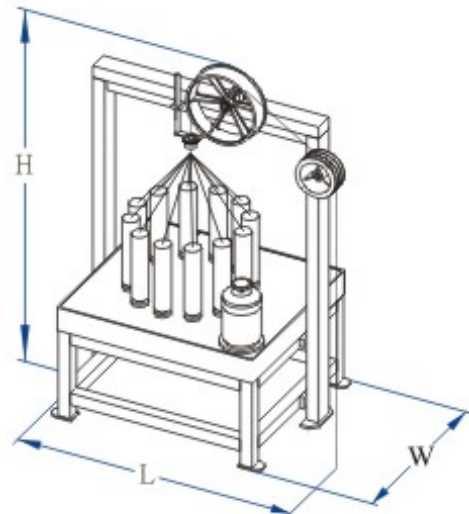

*Just Braid!
We back you UP!*

Rope Braiding Machines RE-336 Series

■ RE-12-1(336)

Just Braid!
We back you UP!

Rope Braiding Machines RE-336 Series

■ RE-32-1(336)

■ RE-8-1(392)~RE-24-1(336)

Model	RE-8-1(392)	RE-12-1(336)	RE-16-1(336)	RE-24-1(336)	RE-32-1(336)
No. of carriers	8	12	16	24	32
Pitch size in mm	392	336	336	336	336
Carrier type	E	E	E	E	E
Bobbin size in mm	Φ190x500	Φ190x500	Φ190x500	Φ190x500	Φ190x500
Bobbin volume in ccm	3890	3890	3890	3890	3890
Motor power in kw	1.5kw	2.25kw	2.25kw	3.75kw	4.5kw
Speed (horn gear rpm)	48	48	48	48	48
Central tube in mm		60	100	-	-
Length in mm (L)	1600	2000	2200	2400	6900
Width in mm (B)	1200	1360	1560	2100	2450
Height in mm (H)	2500	2700	2850	3100	3800
Weight in kgs	1200	2200	2500	3200	4500
Take-off disc in mm	Φ440	Φ600	Φ600	Φ1000	Φ1200
Options					
onto hasp, size in mm	Φ1000x850	Φ1000x850	Φ1000x850	Φ1500x1000	Φ1500x1000