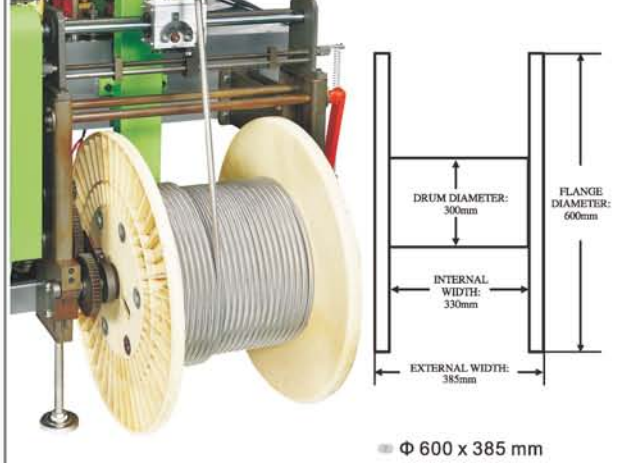

TU-1 Individual / Constant Tension

TU-2 Mechanical

TU-3 Overhead

Φ 250 x 210 mm

TU-4 Individual

Φ 250 x 210 mm

TU-5 Cross Winder

TU-6 Overhead

Φ 1250 x 950 mm
Electric lifting

PO-3 Individual

PO-4 Electronic

Just Braid It!
We back you UP!

PO - Pay-off

PO-5 Stand / for Wires

Dimension : 1400 x 500 x 1450 mm

PO-6 Grid / for Wires