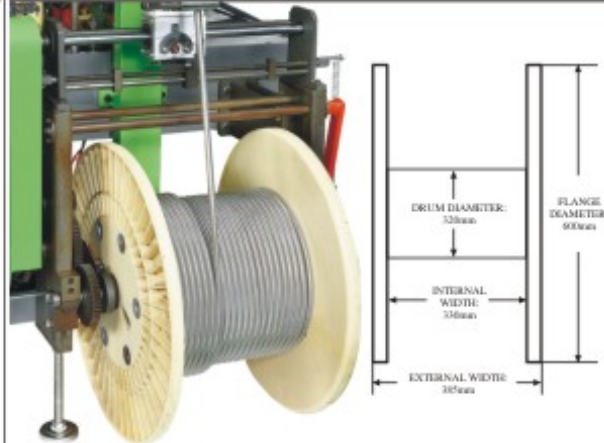

Just Braid!
We back you UP!

Optional Devices

HC-OP 1(4) / Parallel Winder

■ Φ 250 * 210 mm

HC-OP 2 / Parallel Winder

■ Φ 600 * 385 mm

HC-OP 3(4) / Threads Coiler

HC-OP 4 / Cross Winder

HC-OP 5 / Rubber Feeder

■ 60L/90L/150L

HC-OP 6 / Half Cover

Just Braid!
We back you UP!

Optional Devices

HC-OP 7 / Full Cover

HC-OP 8 / Beehive Lay Out

- Applied to copper and other metal wires.
- Easy for stacking & space saving.
- 670 * 540 * 700 mm
- Tension controller from USA

HC-OP 9 (10) / Threads Lay Out Stand

- Applied to copper and other metal wires.
- Max drum capacity: 16 pcs.
- Easy operation & quick drum load
- 1400 * 500 * 1450 mm

HC-OP 10 / Individual Take Up Drum

- Drum Dimension: Φ 1250 * W950 mm
- Electrically controlled lifting
- Simple Tension Adjustment
- Available for adjustment of target length.
- Customised size available.

HC-OP 11 / Individual Lay Out Drum

- Drum Dimension: Φ 1000 * W850 mm
- Electrical controlled for lifting

HC-OP 12 / Meter Counter

HC-OP 13 / Alarm Light