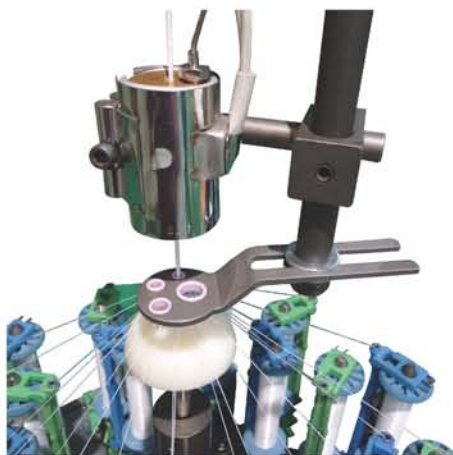

*Just Braid It!
We back you UP!*

Optional Devices

Just Braid It!
We back you UP!

SNSR - Sensor

SNSR-1 Counter

SNSR-2 Alarm Light

SNSR-3 Forming Eye Sensor / Openable

SNSR-4 Forming Eye Sensor

FXTN - Fixation

FXTN-1 Thermal

FXTN-2 Thermal

Just Braid It!
We back you UP!

GRD - Guard

GRD-5 Horngear Cover

RF - Rubber Feeder

RF-1 Rubber Feeder

Φ 1250 x 950 mm
Electric lifting

PO-3 Individual

PO-4 Electronic

Just Braid It!
We back you UP!

PO - Pay-off

PO-5 Stand / for Wires

Dimension : 1400 x 500 x 1450 mm

PO-6 Grid / for Wires