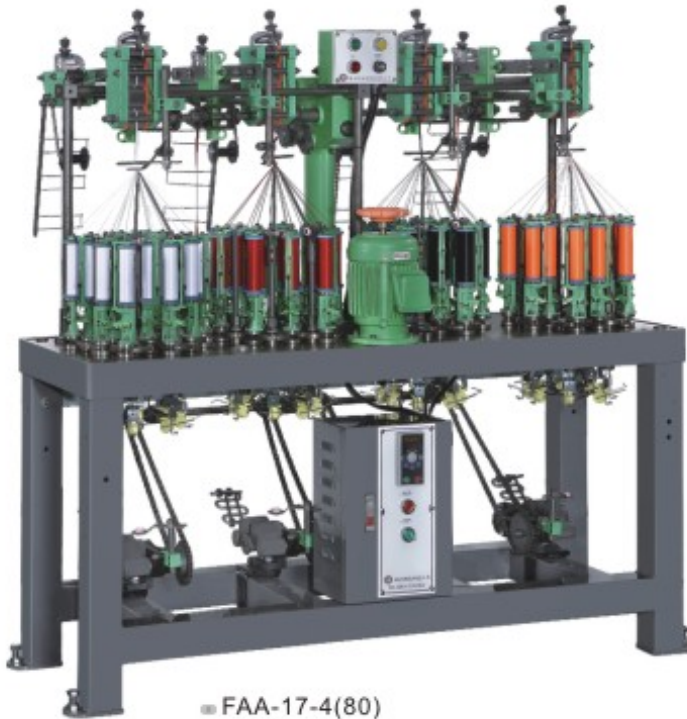

Just Braid!
We back you UP!

Elastic Strap Series

FAA-17-4(80)

HC-OP 5 / Rubber Feeder

60L / 90L / 150L

Model	Carriers Per Head	Heads	Horn gear size in mm	Motor Power	Max.rpm.horn gear	Carrier type
RAA-8-4(100)	8	4	100	1/2HP(0.37KW)	340	AA
RAA-12-4(80)	12	4	80	3/4HP(0.55KW)	400	AA
RAA-16-4(80)	16	4	80	3/4HP(0.55KW)	400	AA
RAA-24-2(80)	24	2	80	3/4HP(0.55KW)	400	AA
RA-8-4(110)	8	4	110	1/2HP(0.37KW)	320	A
RA-12-4(90)	12	4	90	3/4HP(0.55KW)	360	A
RA-16-2(90)	16	2	90	1/2HP(0.37KW)	360	A
RA-16-4(90)	16	4	90	1HP(0.75KW)	360	A
RA-24-2(90)	24	2	90	3/4HP(0.55KW)	360	A
RA-32-2(90)	32	2	90	1HP(0.75KW)	360	A
RA-48-1(90)	48	1	90	3/4HP(0.55KW)	360	A
RA-48-2(90)	48	2	90	3/4HP(0.55KW)	360	A
FAA-7-6(80)	7	6	80	1/2HP(0.37KW)	400	AA
FAA-9-6(80)	9	6	80	3/4HP(0.55KW)	400	AA
FAA-13-4(80)	13	4	80	3/4HP(0.55KW)	400	AA
FAA-17-4(80)	17	4	80	3/4HP(0.55KW)	400	AA
FAA-21-2(80)	21	2	80	3/4HP(0.55KW)	400	AA
FAA-25-2(80)	25	2	80	3/4HP(0.55KW)	400	AA
FAA-29-2(80)	29	2	80	3/4HP(0.55KW)	400	AA
FAA-33-2(80)	33	2	80	3/4HP(0.55KW)	400	AA
FAA-65-1(80)	65	1	80	3/4HP(0.55KW)	400	AA
FA-7-6(90)	7	6	90	1/2HP(0.37KW)	360	A
FA-9-4(90)	9	4	90	1/2HP(0.37KW)	360	A
FA-13-4(90)	13	4	90	3/4HP(0.55KW)	360	A
FA-17-4(90)	17	4	90	1HP(0.75KW)	360	A
FA-21-2(90)	21	2	90	3/4HP(0.55KW)	360	A
FA-25-2(90)	25	2	90	3/4HP(0.55KW)	360	A
FA-29-2(90)	29	2	90	1HP(0.75KW)	360	A
FA-33-2(90)	33	2	90	1HP(0.75KW)	360	A
FA-41-1(90)	41	1	90	3/4HP(0.55KW)	360	A
FA-45-1(90)	45	1	90	3/4HP(0.55KW)	360	A
FA-53-1(90)	53	1	90	1HP(0.75KW)	360	A
FA-57-1(90)	57	1	90	1HP(0.75KW)	360	A